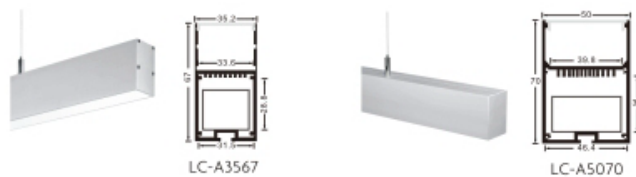

FOCUS ON LED STRIP LIGHTING

- HIGH CRI LED
- COLOR CONSISTENCY
- HIGH EFFICACY
- COLOR PURITY

Twin Color Series

Flexible led strip

5050 Twin

120LEDs/m 28.8w/m

Nano cased	silicone dropped	silicone cased	silicone poured	silicone enclosed
IP20/IP62	IP65	IP66	IP67	IP68

Low Decay	Long Lifespan >35000 hrs	3 YEAR
-----------	-----------------------------	--------

Part No.	LED/m	Volt(DC)	CRI (Ra)	W/WW(K)	Power ± 5%	lm/m ± 5%	IPXX
LC120-N5050-TW-24-IP20	120	24V	80-95	6500 3500 5500 2700 4500 2400	28.8W/M	2515/2248	Ip20
LC120-W5050-TW-24-IP65						2271/2052	IP65
LC120-W5050-TW-24-IP66						2463/2189	IP66
LC120-W5050-TW-24-IP67						2271/2052	IP67