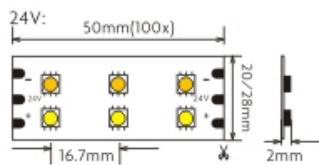

FOCUS ON LED STRIP LIGHTING

- HIGH CRI LED
- COLOR CONSISTENCY
- HIGH EFFICACY
- COLOR PURITY

Twin Color Series

Flexible led strip

5050 Twin

120LEDs/m 28.8w/m

Nano cased	silicone dropped	silicone cased	silicone poured	silicone enclosed
IP20/IP62	IP65	IP66	IP67	IP68

Low Decay	Long Lifespan >35000 hrs	3 YEAR
-----------	-----------------------------	--------

Part No.	LED/m	Volt(DC)	CRI (Ra)	W/WW(K)	Power ± 5%	lm/m ± 5%	IPXX
LC120-N5050-TW-24-IP20	120	24V	80-95	6500 3500 5500 2700 4500 2400	28.8W/M	2515/2248	Ip20
LC120-W5050-TW-24-IP65						2271/2052	IP65
LC120-W5050-TW-24-IP66						2463/2189	IP66
LC120-W5050-TW-24-IP67						2271/2052	IP67