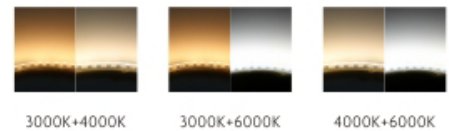

FOCUS ON LED STRIP LIGHTING

- HIGH CRI LED
- COLOR CONSISTENCY
- HIGH EFFICACY
- COLOR PURITY

Twin Color Series

Flexible led strip

5050 Twin

120LEDs/m 28.8w/m

Nano cased	silicone dropped	silicone cased	silicone poured	silicone enclosed
IP20/IP62	IP65	IP66	IP67	IP68

Low Decay	Long Lifespan >35000 hrs	3 YEAR
-----------	-----------------------------	--------

Part No.	LED/m	Volt(DC)	CRI (Ra)	W/WW(K)	Power ± 5%	lm/m ± 5%	IPXX
LC120-N5050-TW-24-IP20	120	24V	80-95	6500 3500 5500 2700 4500 2400	28.8W/M	2515/2248	Ip20
LC120-W5050-TW-24-IP65						2271/2052	IP65
LC120-W5050-TW-24-IP66						2463/2189	IP66
LC120-W5050-TW-24-IP67						2271/2052	IP67